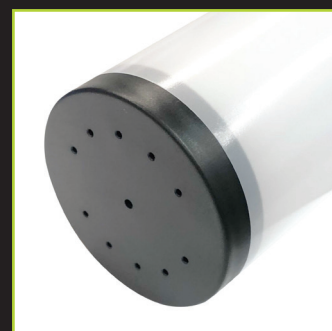

Black End Cap

Tube $\varnothing$ 70mm

Cap $\varnothing$ 70mm

Light output 360°

For further information

Call: +44 (0)1525 376974

Email: reply@encapsulite.co.uk
or visit www.encapsulite.co.uk