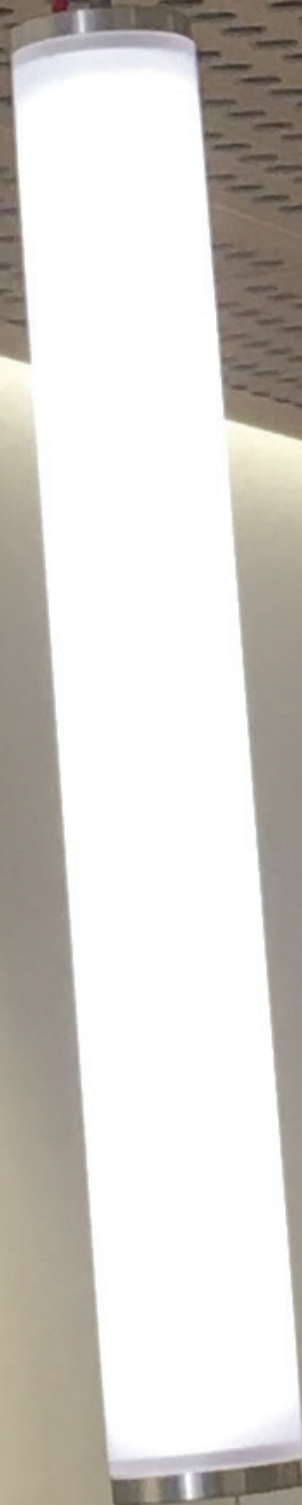

The logo for encapsulite, featuring the word "encapsulite" in a white, lowercase, sans-serif font. Above the text is a decorative graphic of a series of yellow dots forming a curved, dotted line that arches over the letters.

encapsulite

MT360 LED

REMOTE DRIVER

Suspended. Cylindrical diffused LED light, with true 360° output of light.

THE MT360 IS A NEW DESIGNED CYLINDRICAL LED FITTING.

This light gives you the ability to create lighting designs and beautiful features. This can be suspended horizontally or vertically. The distribution of light is 360° through its polycarbonate satin diffuser.

Light Source Information

- 24V LED Remote Driver.
- Available in 2700K, 3000K & 4000K.

Options

- Injection moulded end caps in white or black as standard, other colours available.
- Ceiling rose available in other colours.