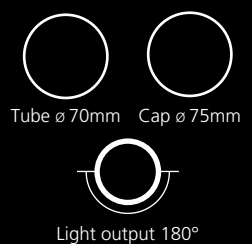

#### Optics

Satin or clear polycarbonate diffuser.

White End Cap

Surface Mount

Suspension Kit

Cat No.	Length (mm)	Lumens Clear	Lumens Satin	Circuit Power (W)
<b>HIGH EFFICIENCY</b>				
MT70 LED 2 HE ELP	568	1100	1190	11
MT70 LED 3 HE ELP	848	1950	1875	15
MT70 LED 4 HE ELP	1128	2580	2375	19
MT70 LED 5 HE ELP	1408	3100	3140	23
MT70 LED 6 HE ELP	1688	3680	4000	28
MT70 LED 7 HE ELP	1968	4625	4295	30
MT70 LED 8 HE ELP	2248	5270	5330	35
<b>HIGH OUTPUT</b>				
MT70 LED 2 HO ELP	568	3310	3865	27
MT70 LED 3 HO ELP	848	4710	4650	32
MT70 LED 4 HO ELP	1128	5950	4350	41
MT70 LED 5 HO ELP	1408	6130	6568	44
MT70 LED 6 HO ELP	1688	6665	6350	52
MT70 LED 7 HO ELP	1968	8978	8344	60
MT70 LED 8 HO ELP	2248	10515	10215	69