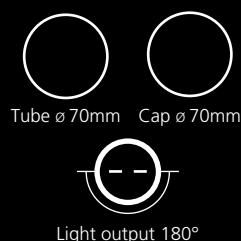

For further information

Call: +44 (0)1525 376974
Email: reply@encapsulite.co.uk
or visit www.encapsulite.co.uk