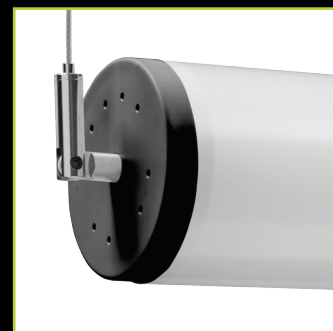

Suspended, cylindrical colour changing light, with true 360° output of light.

THE MT360 RGB IS A NEW DESIGNED CYLINDRICAL LED FITTING.

This light gives you the ability to create lighting designs and beautiful features. This can be suspended horizontally or vertically. The distribution of light is 360° through its polycarbonate satin diffuser.

The light makes use of efficient LED technology offering DMX or Dali dimming options for a controllable level of light output.

Widely used in the Theatre, TV, retail, events companies and entertainment industries.

Light Source Information

- LED/Electronic Driver.

Options

- Injection moulded end caps in white, other colours available.

Dimming

DMX, Dali.

Installation

Horizontal, vertical and angled suspension.

Optics

Satin polycarbonate diffuser.

RGB DMX Driver & DMX Dali driver required with this product, see details on page 43.

Cat No.	Length (mm)	Wattage	Voltage
MT360 RGB 5	525	22	24V DC
MT360 RGB 10	1025	44	24V DC
MT360 RGB 15	1525	66	24V DC

Black End Cap