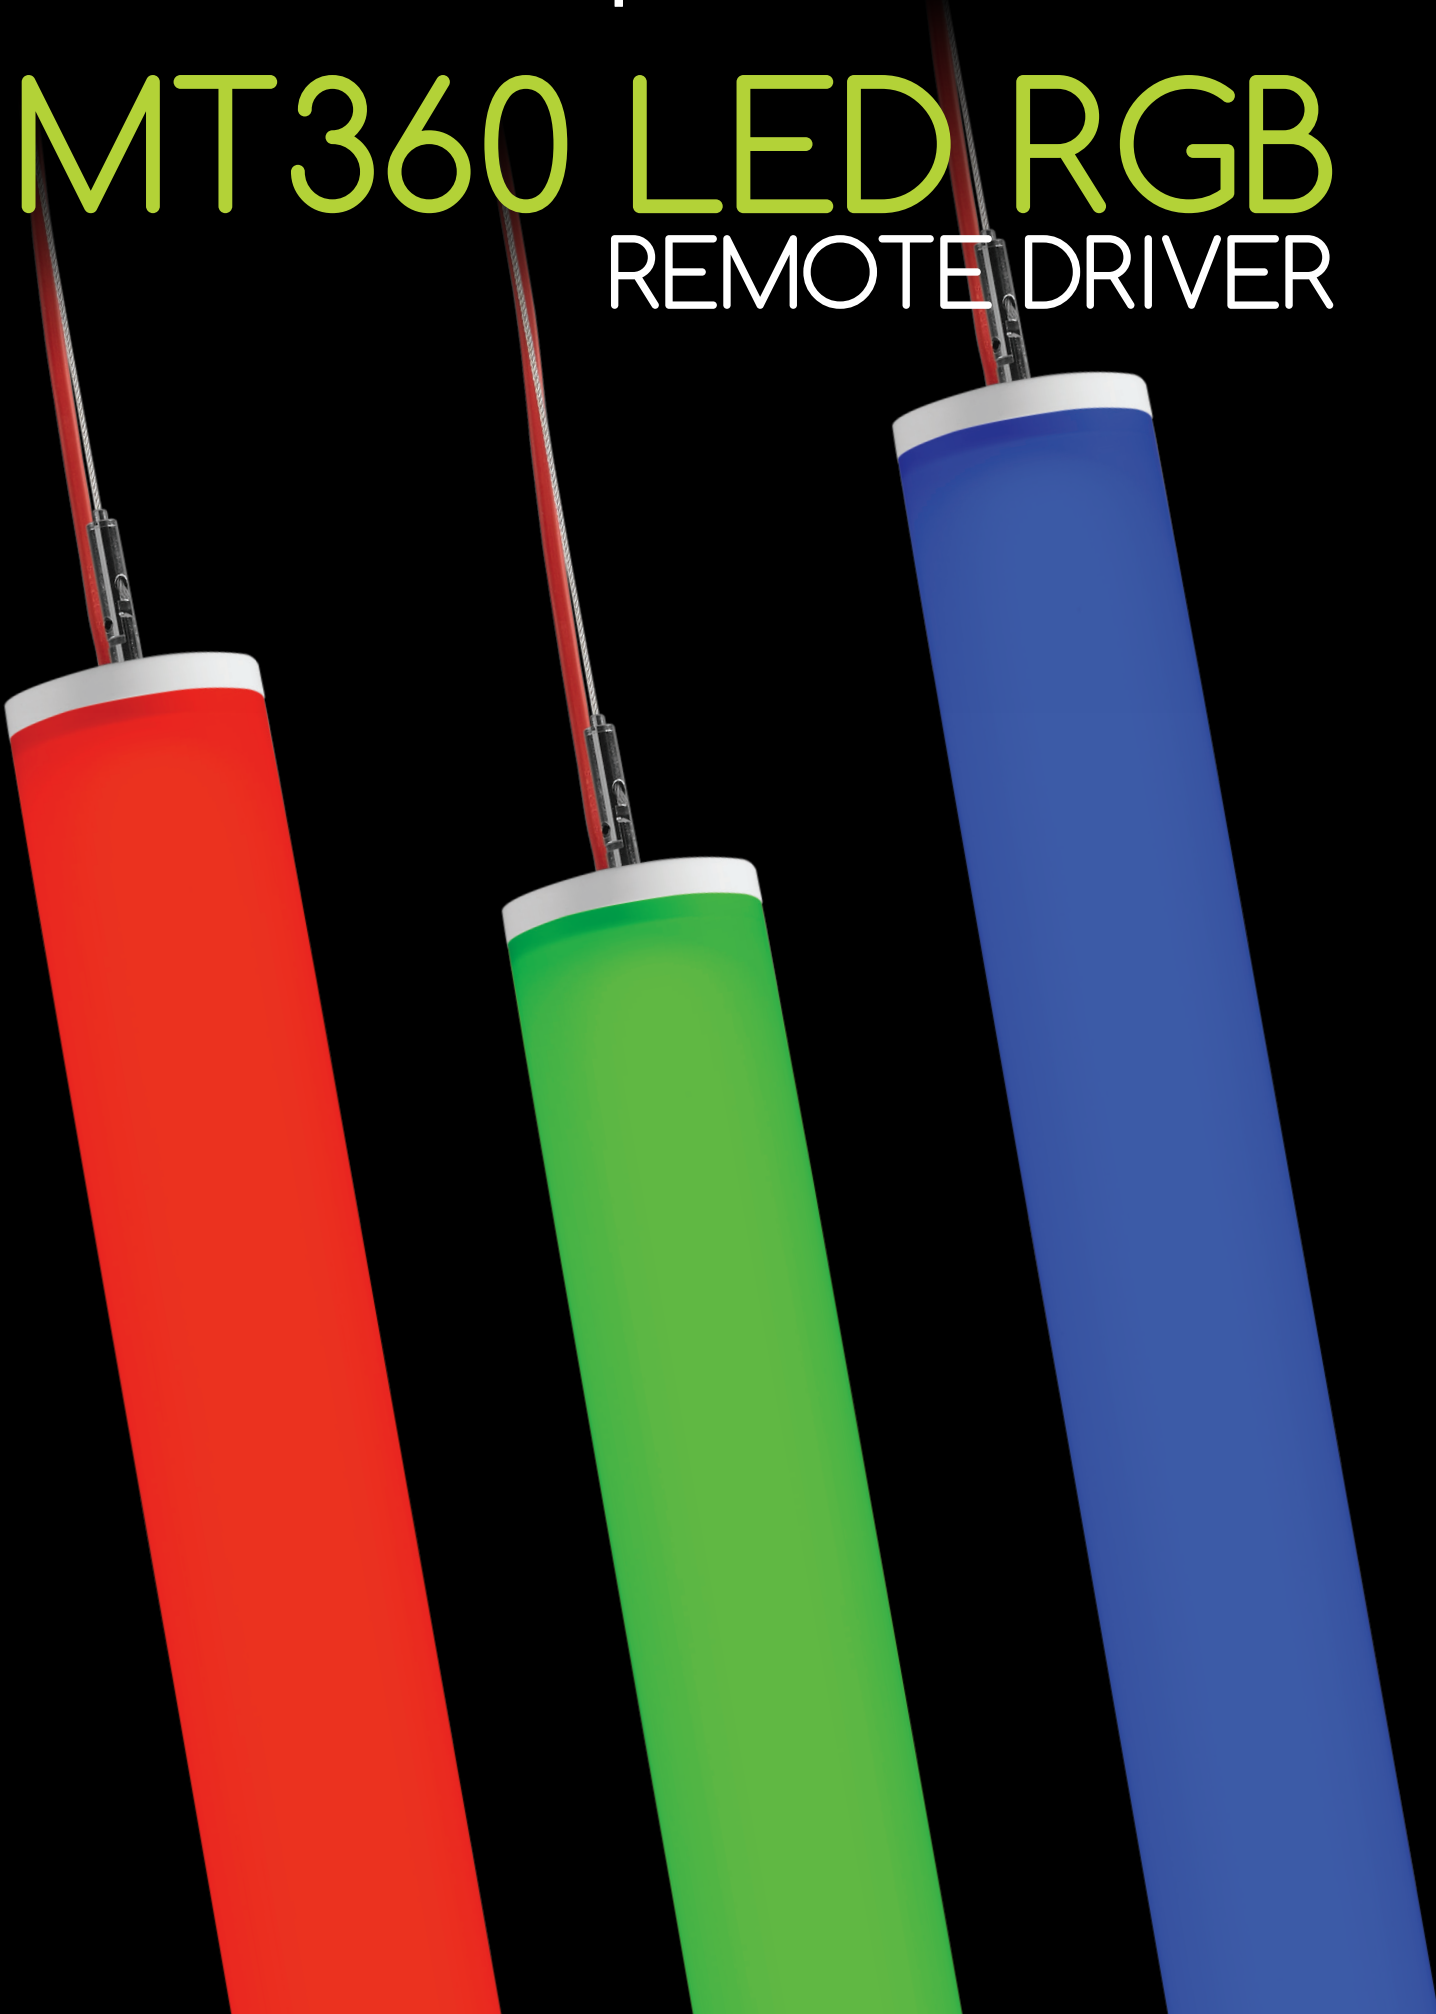

encapsulite

MT360 LED RGB

REMOTE DRIVER

Suspended, cylindrical colour changing light, with true 360° output of light.

THE MT360 RGB IS A NEW DESIGNED CYLINDRICAL LED FITTING.

This light gives you the ability to create lighting designs and beautiful features. This can be suspended horizontally or vertically. The distribution of light is 360° through its polycarbonate satin diffuser.

The light makes use of efficient LED technology offering DMX or Dali dimming options for a controllable level of light output.

Widely used in the Theatre, TV, retail, events companies and entertainment industries.

Light Source Information

- LED/Electronic Driver.

Options

- Injection moulded end caps in white, other colours available.

Dimming

DMX, Dali.

Installation

Horizontal, vertical and angled suspension.