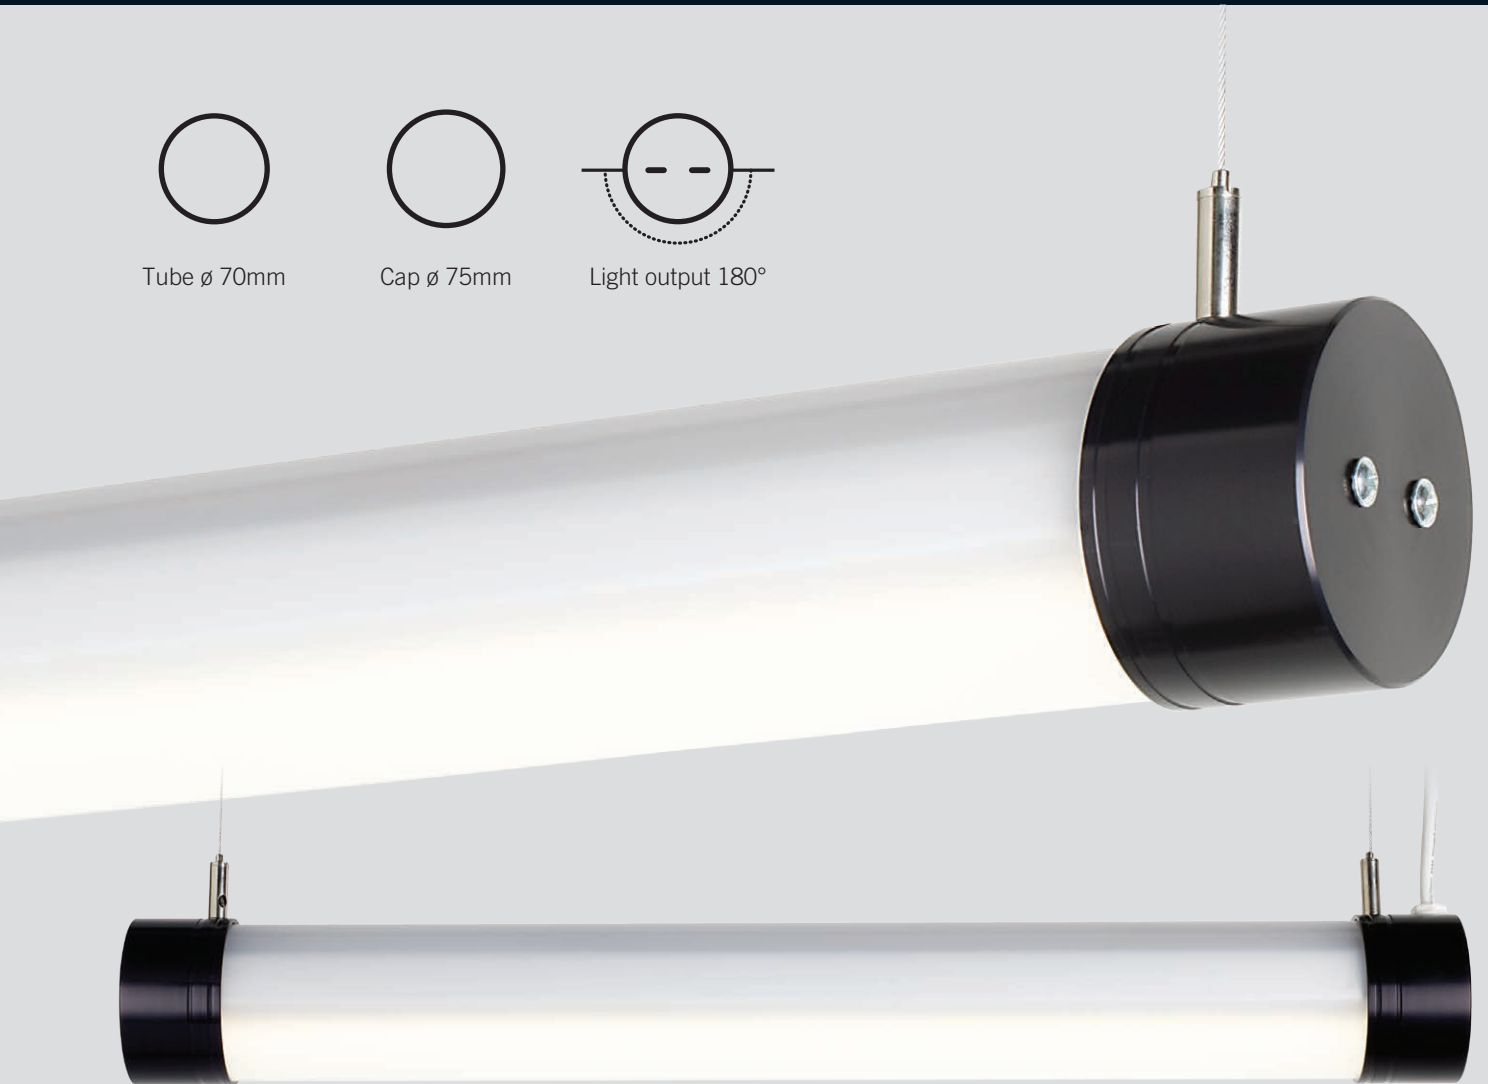

MT70-T-AC

Suspended/Surface

encapsulite

ILLUMINATING BY DESIGN

Tube \varnothing 70mm

Cap \varnothing 75mm

Light output 180°

Tubular diffused LED light, chrome/black aluminium end caps.

The MT70-T-AC is a flexible robust single line LED diffused lit tube design, this can be suspended horizontally or surface mounted. The cylindrical tube offers a 180° distribution of light through its polycarbonate opal diffuser.

The MT70-T-AC is an incredibly versatile linear lighting solution. Machined aluminium end caps finished in chrome or black.

70mm diameter, (75mm \varnothing end caps) the MT70-T-AC makes use of efficient LED technology offering switched or DALI dimming options for a controllable level of light output.

Suitable for almost any interior application.

Chrome end cap standard
Black optional

MT70-T-AC

Suspended/Surface

Light source information

LED/Electronic Driver 3000k 4000k 5000k other variants to order please enquire.