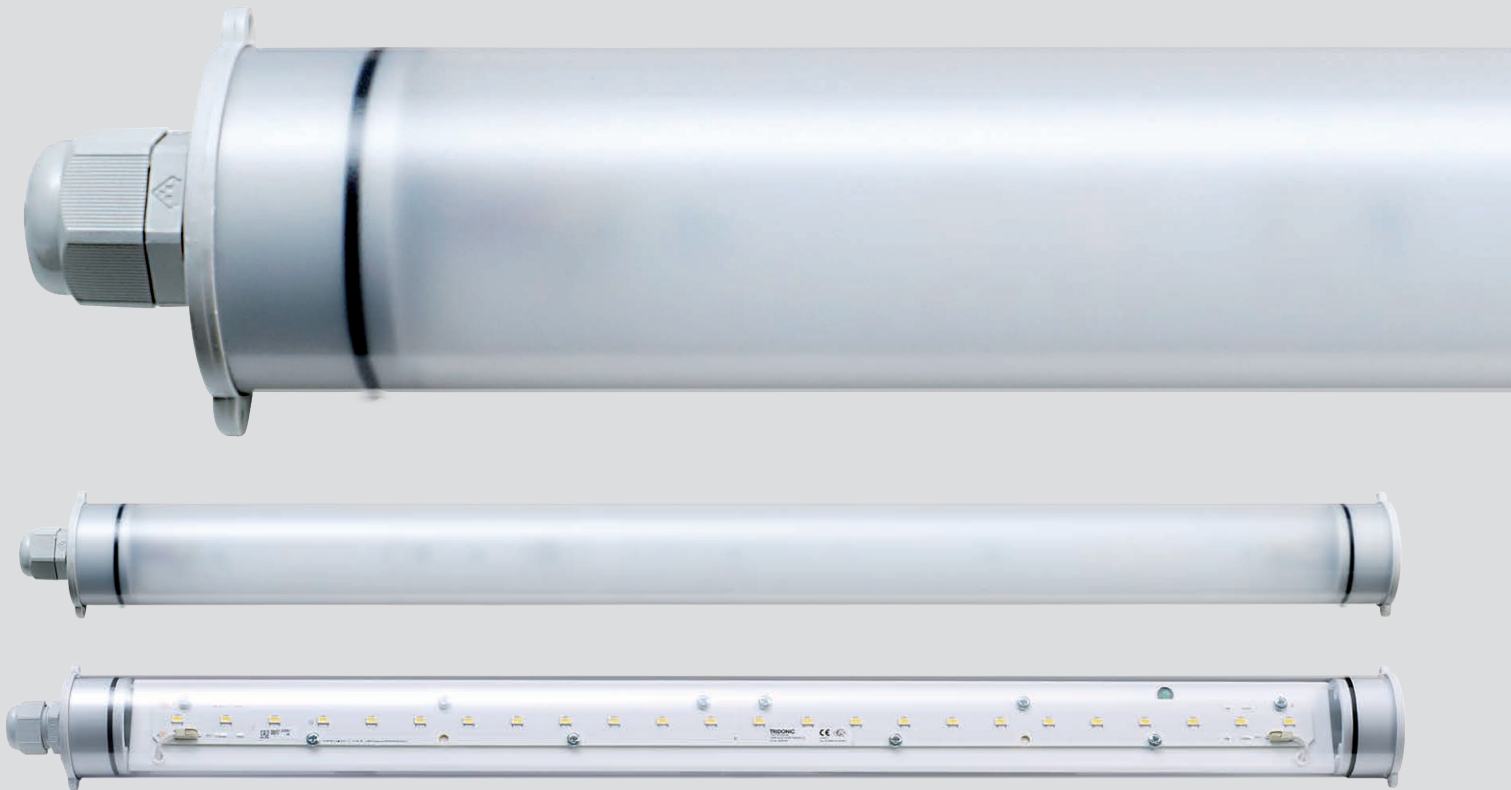

MT50-LED T IP67

Suspended/Surface

Tube \varnothing 50mm

Cap \varnothing 55mm

Light output 180°

Tubular diffused or clear LED light, black or grey IP67 end caps.

The MT50-LED T IP67 is a slim robust LED diffused lit or clear tubular design, this can be suspended horizontally or surface mounted. The tube offers a 180° light distribution through its polycarbonate diffuser.

The MT50-LED T IP67 is an incredibly versatile linear lighting solution, used both internally and externally.

50mm diameter, (55mm \varnothing end caps) the MT50-LED T IP67 makes use of efficient LED technology offering switched or DALI Dimming options for a controllable level of light output.

MT50-LED T IP67

Suspended/Surface

Light source information

LED/Electronic Driver 3000k 4000k
other variants to order please enquire.

Design

Can be suspended horizontally or surface mounted.

Polycarbonate opal diffuser with IP67 end caps.

Two suspension points for fully adjustable horizontal suspension.

Surface Mounting with plastic or stainless steel clips.

Optics

Opal diffuser.

Clear diffuser available.

Photometric data available.

Miscellaneous