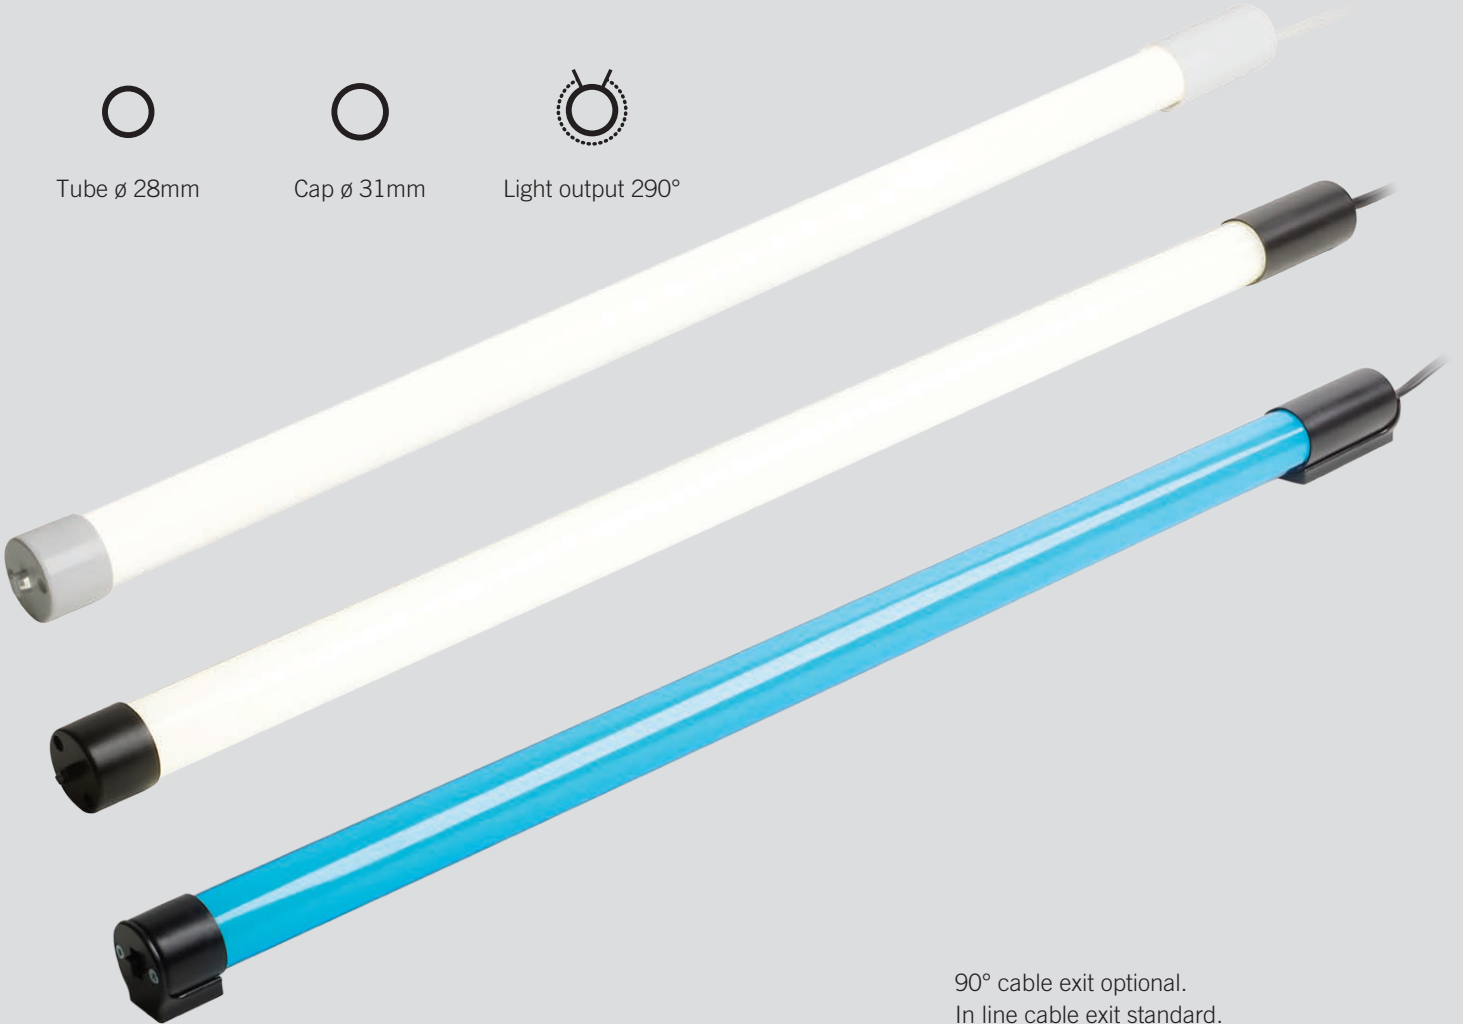

LED Stick-Lite

Suspended/Surface

encapsulite

ILLUMINATING BY DESIGN

Tube \varnothing 28mm

Cap \varnothing 31mm

Light output 290°

90° cable exit optional.
In line cable exit standard.

Tubular diffused LED light, white/black end caps.

The LED Stick-Lite is a robust LED diffused lit tube with electronics incorporated within the cable entry end cap (60mm length), it can be suspended horizontally, vertically by its own power cable or surface mounted. The slim tube offers an approximate 290° distribution of light and seamlessly incorporates any one of 9 colours to create both dramatic and subtle effects.

The LED Stick-Lite is an incredibly versatile linear lighting solution and will operate from 100v-240v AC Non dimmable.

Only 28mm diameter (31mm \varnothing end caps) the LED Stick-Lite makes use of efficient LED and miniature driver technology.

Optics

Opal diffuser.

DDP colours Light red, Light orange, ice blue, sky blue, chrome green, candy pink, pink, acid yellow, candlelight, lavender.

Photometric data available.

Miscellaneous

If you would like to change something, please ask.